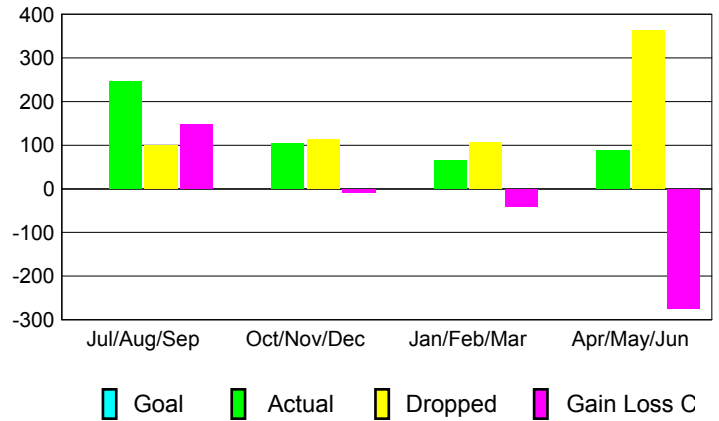

GMT: **BYEONG-DEOK KIM**

Location: **REPUBLIC OF KOREA**

GMT CA: **5**

CLUBS

Month	New Club Goal	Actual New Clubs	Actual Dropped Clubs	Gain/Loss of Clubs
2012-2013				
Jul/Aug/Sep	0	3	0	3
Oct/Nov/Dec	0	0	2	-2
Jan/Feb/Mar	0	1	2	-1
Apr/May/June	0	0	-1	1
Totals	0	4	3	1

Club Results 2012-2013

Goal, New, Dropped, Gain/Loss

YTD Status Quo Clubs 2012-2013

Status Quo Clubs Compared to Status Quo Members

Club Gain/Loss 2012-2013

MEMBERSHIP

Month	Net Memb Goal	Actual New Memb	Actual Dropped Memb	Gain/Loss of Memb
2012-2013				
Jul/Aug/Sep	0	245	98	147
Oct/Nov/Dec	0	104	112	-8
Jan/Feb/Mar	0	65	106	-41
Apr/May/June	0	88	363	-275
Totals	0	502	679	-177

Membership Results 2012-2013

Goal, New, Dropped, Gain/Loss

Gender Comparison 2012-2013

Membership Gain/Loss 2012-2013