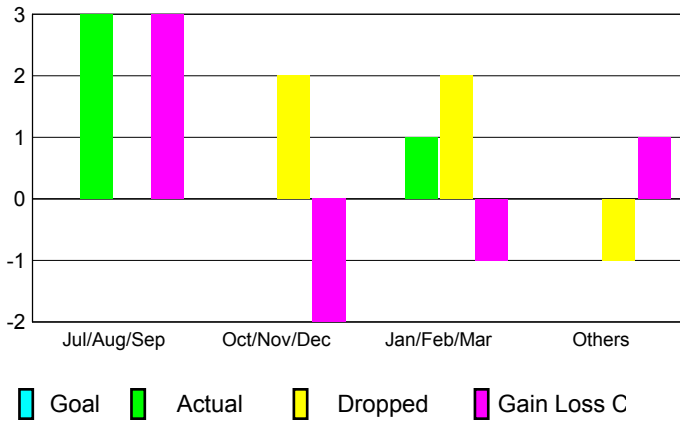

GMT: **BYEONG-DEOK KIM**

Location: **REPUBLIC OF KOREA**

GMT CA: **5**

CLUBS

Month	New Club Goal	Actual New Clubs	Actual Dropped Clubs	Gain/Loss of Clubs
2012-2013				
Jul/Aug/Sep	0	3	0	3
Oct/Nov/Dec	0	0	2	-2
Jan/Feb/Mar	0	1	2	-1
Apr/May/June	0	0	-1	1
Totals	0	4	3	1

Club Results 2012-2013

Goal, New, Dropped, Gain/Loss

YTD Status Quo Clubs 2012-2013

Status Quo Clubs Compared to Status Quo Members

Club Gain/Loss 2012-2013

MEMBERSHIP

Month	Net Memb Goal	Actual New Memb	Actual Dropped Memb	Gain/Loss of Memb
2012-2013				
Jul/Aug/Sep	0	245	98	147
Oct/Nov/Dec	0	104	112	-8
Jan/Feb/Mar	0	65	106	-41
Apr/May/June	0	88	363	-275
Totals	0	502	679	-177