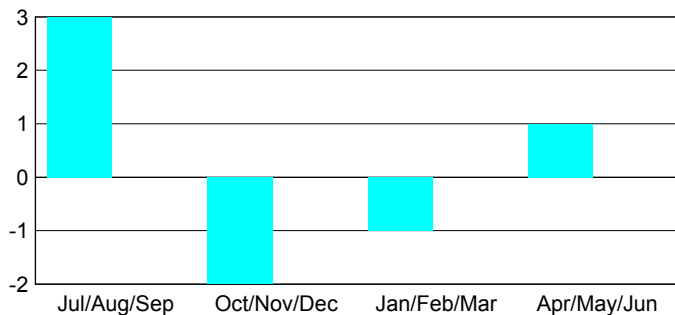

GMT: **BYEONG-DEOK KIM**

Location: **REPUBLIC OF KOREA**

GMT CA: **5**

CLUBS

Month	New Club Goal	Actual New Clubs	Actual Dropped Clubs	Gain/Loss of Clubs
2012-2013				
Jul/Aug/Sep	0	3	0	3
Oct/Nov/Dec	0	0	2	-2
Jan/Feb/Mar	0	1	2	-1
Apr/May/June	0	0	-1	1
Totals	0	4	3	1

Club Results 2012-2013

Goal, New, Dropped, Gain/Loss

YTD Status Quo Clubs 2012-2013

Status Quo Clubs Compared to Status Quo Members

Club Gain/Loss 2012-2013

MEMBERSHIP

Month	Net Memb Goal	Actual New Memb	Actual Dropped Memb	Gain/Loss of Memb
2012-2013				
Jul/Aug/Sep	0	245	98	147
Oct/Nov/Dec	0	104	112	-8
Jan/Feb/Mar	0	65	106	-41
Apr/May/June	0	88	363	-275
Totals	0	502	679	-177

Membership Results 2012-2013

Goal, New, Dropped, Gain/Loss

Gender Comparison 2012-2013

Membership Gain/Loss 2012-2013