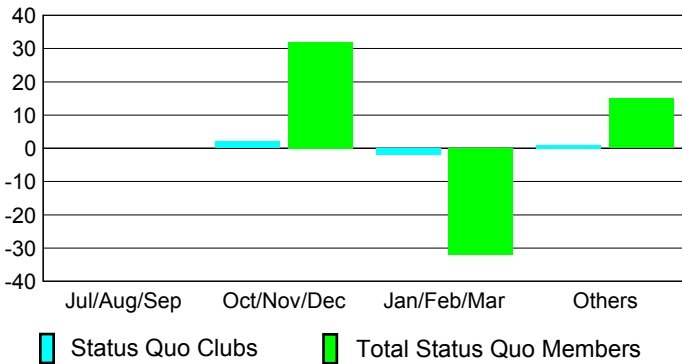

GMT: **BYEONG-DEOK KIM**

Location: **REPUBLIC OF KOREA**

GMT CA: **5**

CLUBS

Month	New Club Goal	Actual New Clubs	Actual Dropped Clubs	Gain/Loss of Clubs
2012-2013				
Jul/Aug/Sep	0	3	0	3
Oct/Nov/Dec	0	0	2	-2
Jan/Feb/Mar	0	1	2	-1
Apr/May/June	0	0	-1	1
Totals	0	4	3	1

Club Results 2012-2013

Goal, New, Dropped, Gain/Loss

YTD Status Quo Clubs 2012-2013

Status Quo Clubs Compared to Status Quo Members

Club Gain/Loss 2012-2013

MEMBERSHIP

Month	Net Memb Goal	Actual New Memb	Actual Dropped Memb	Gain/Loss of Memb
2012-2013				
Jul/Aug/Sep	0	245	98	147
Oct/Nov/Dec	0	104	112	-8
Jan/Feb/Mar	0	65	106	-41
Apr/May/June	0	88	363	-275
Totals	0	502	679	-177